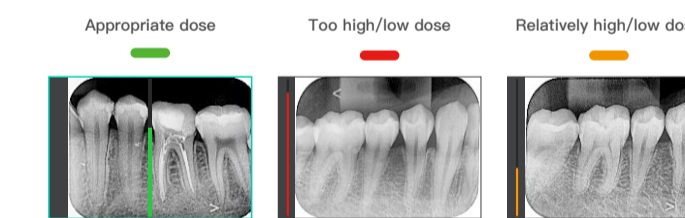

Free Scan Imaging Plate Scanner

Guilin Woodpecker Medical Instrument Co., Ltd.
Information Industrial Park, Guilin National High-Tech
Zone, Guilin, Guangxi, 541004 P.R. China
Sales Dept: +86-773-5873196
E-mail: woodpecker@glwoodpecker.com
Website: <http://www.glwoodpecker.com>
ZMN-XC-074

Bringing you a fully-controlled and intelligent image viewing experience

Specifications

Remarkable imaging sharpens each detail

25um scanning accuracy.
17LP/mm+65535 grayscale detail recognition ability.
Clear details and image processing make diagnosis and treatment more effective.

Easy to operate

One-button start for scanning .
120-second autolock
to keep data safe.

Advanced algorithm leads to intelligence

Multi-layered structural image algorithm framework
enhances the details of super-resolution images.
Multi-mode processing algorithm to meet the image viewing
habits of different doctors.

Quick image viewing

Imported ultra-thin imaging plate has
moderate thickness to keep oral cavity
comfortable.
The 0-3 size imaging plates are available for
photographing all tooth positions.

Powerful chip Intelligent scanning

FPGA chip accelerates data acquisition.
Support image viewing on mobile phones,
tablets, and computers.
Exclusive image viewing software.
Greatly facilitate image viewing and processing.

Real-time intelligent dose analysis Safe dental film photography

Appropriate dose.
Accurately record the dose
value for each photographing.
Timely reminder of exposure
dose for clear images.
Ensure secure photographing.

Good-looking and handy Compacted size of 0.046m² and space-saving position