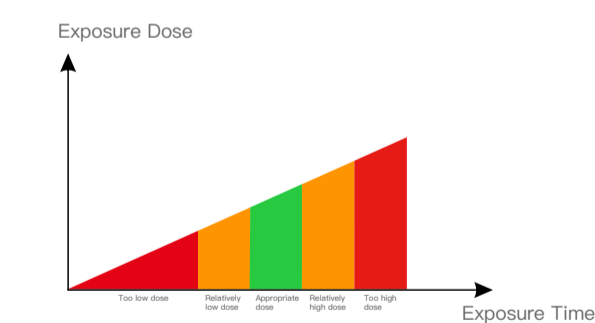

Free Scan Imaging Plate Scanner

Guilin Woodpecker Medical Instrument Co., Ltd.
Information Industrial Park, Guilin National High-Tech
Zone, Guilin, Guangxi, 541004 P.R. China
Sales Dept: +86-773-5873196
E-mail: woodpecker@glwoodpecker.com
Website: <http://www.glwoodpecker.com>
ZMN-XC-074

Bringing you a fully-controlled and intelligent image viewing experience

Specifications

Remarkable imaging sharpens each detail

25um scanning accuracy.
17LP/mm+65535 grayscale detail recognition ability.
Clear details and image processing make diagnosis and treatment more effective.

Easy to operate

One-button start for scanning .
120-second autolock
to keep data safe.

Advanced algorithm leads to intelligence

Multi-layered structural image algorithm framework
enhances the details of super-resolution images.
Multi-mode processing algorithm to meet the image viewing
habits of different doctors.

Quick image viewing

Imported ultra-thin imaging plate has
moderate thickness to keep oral cavity
comfortable.
The 0-3 size imaging plates are available for
photographing all tooth positions.

Powerful chip Intelligent scanning

FPGA chip accelerates data acquisition.
Support image viewing on mobile phones,
tablets, and computers.
Exclusive image viewing software.
Greatly facilitate image viewing and processing.

Real-time intelligent dose analysis Safe dental film photography

Appropriate dose.
Accurately record the dose
value for each photographing.
Timely reminder of exposure
dose for clear images.
Ensure secure photographing.

Good-looking and handy Compacted size of 0.046m² and space-saving position