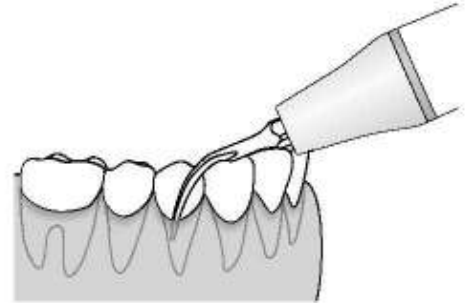

# P1 (PD1/PS1)

Slim and sharp, recommended for cleaning and irrigating of subgingival deposits.

MODE: P  
POWER

IRRIGATION