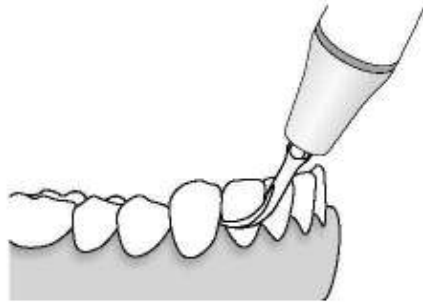

# P1 (PD1/PS1)

Slim and sharp, recommended for cleaning and irrigating of subgingival deposits.

MODE: P  
POWER

IRRIGATION