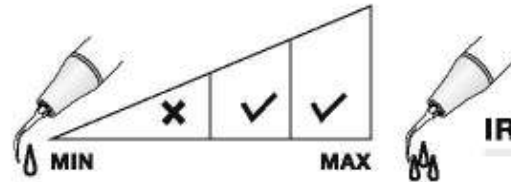

# P1 (PD1/PS1)

Slim and sharp, recommended for cleaning and irrigating of subgingival deposits.

MODE: P  
POWER

IRRIGATION