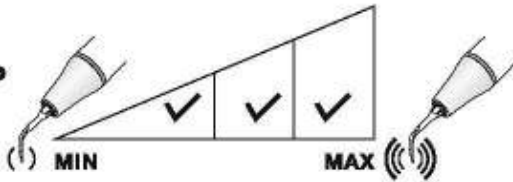

# P1 (PD1/PS1)

Slim and sharp, recommended for cleaning and irrigating of subgingival deposits.

MODE: P  
POWER

IRRIGATION