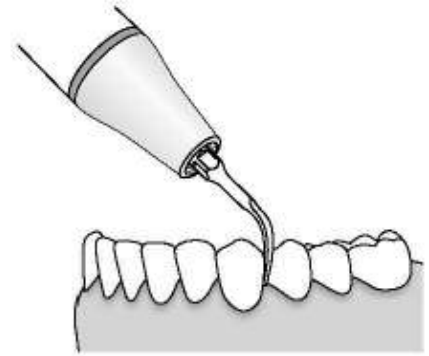

G4(GD4/GS4)

Recommended for the treatment of interproximal spaces and for supragingival scaling.

MODE: G
POWER