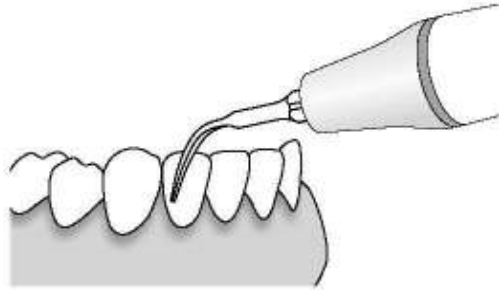

G4(GD4/GS4)

Recommended for the treatment of interproximal spaces and for supragingival scaling.

MODE: G
POWER