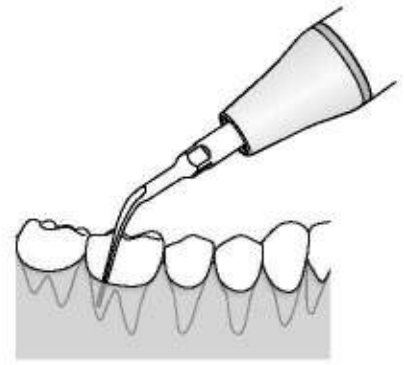

# P3(PD3/PS3)

Recommended for cleaning and irrigating of periodontal deep pockets.

MODE: P  
POWER

IRRIGATION