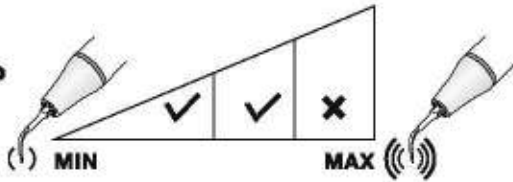

# P3(PD3/PS3)

Recommended for cleaning and irrigating of periodontal deep pockets.

MODE: P  
POWER

IRRIGATION