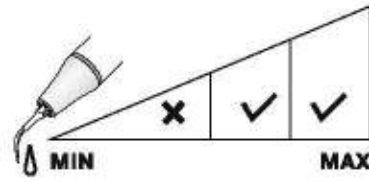

# P3(PD3/PS3)

Recommended for cleaning and irrigating of periodontal deep pockets.

MODE: P  
POWER

IRRIGATION